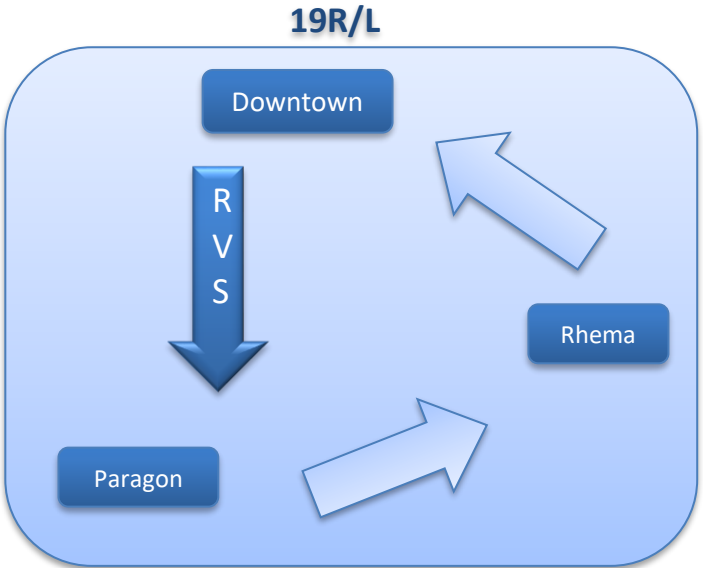

Holiday Light Tours

You can expect to:

- Get an assigned altitude
- Receive traffic calls
- Hold East or West of Tulsa Finals
- Visit destinations in a specific order

DO:

- Ask for a transponder code
- Transition South of BA Expressway

DON'T:

- Go negative radar service

WHEN IN DOUBT: ASK!
RIVERSIDE TOWER AND TULSA APPROACH ARE READY TO HELP